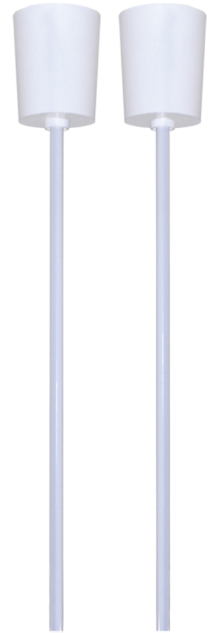

## Art.-No.: 2PW-EB

The pendulums are a practical solution for suspending an emergency luminaire from the ceiling. The mounting is simple. The pendulums are attached with only a single hook each into the ceiling. The luminaire is then attached to the pendulums. The needed cables are already put through on of the steel tubes und you don't have to run the cables through on site.

### TECHNICAL DATA

Length	60 mm
Width	60 mm
Height	500 mm
Weight	0.37 kg
Weight incl. Packaging	0.37 kg
Customs tariff number	94059900
Coutry of origin	Germany
EAN	4260349824392