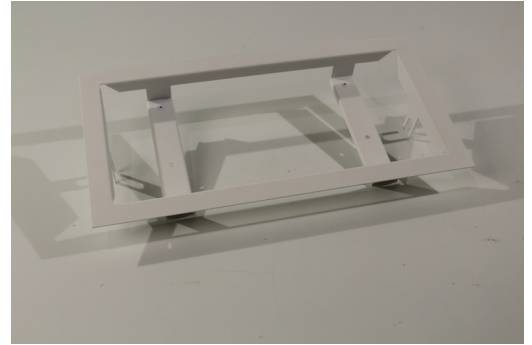

Art.-No.: KCER

With this installation frame the KC luminaire is able to be mounted directly into the wall which hides its electronics and so the luminaire's design is not disrupted.

TECHNICAL DATA

Length	185 mm
Width	355 mm
Height	65 mm
Weight	0.34 kg
Weight incl. Packaging	0.34 kg
Customs tariff number	94059900
Country of origin	Germany
EAN	4260123681241