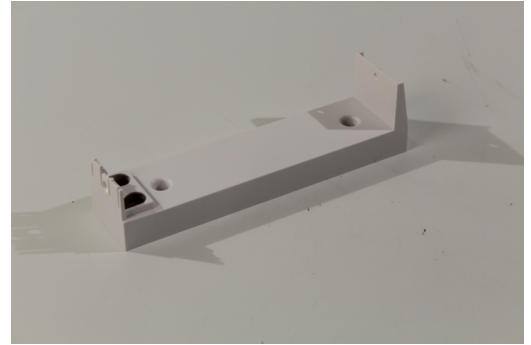

## Art.-No.: KCAWW

The wall bracket AWM provides the possibility to flag mount KCD luminaires in a 90° angle from the wall and is perfectly suited for corridors and long hallways. The straightforward and simple design is custom made for the emergency luminaires to fit their design. There are no visible screws etc. after mounting. That ensures that the wall bracket doesn't stick out and looks like it is a piece of the luminaire.

### TECHNICAL DATA

|                        |               |
|------------------------|---------------|
| Length                 | 40 mm         |
| Width                  | 170 mm        |
| Height                 | 47 mm         |
| Weight                 | 0.38 kg       |
| Weight incl. Packaging | 0.38 kg       |
| Customs tariff number  | 94059200      |
| EAN                    | 4260349824118 |