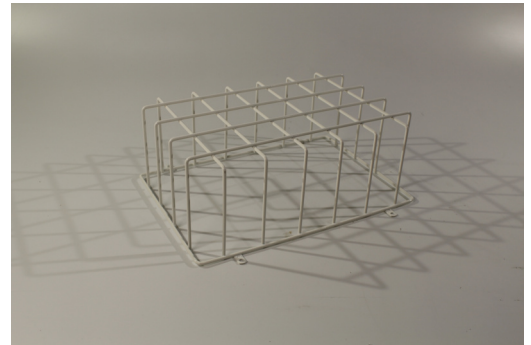

## Art.-No.: BALL1

The sturdy steel construction provides efficient protection for emergency luminaires. The grid design protects the luminaire without restricting the sight onto it. Needing only four screws the mounting is kept simple.

### TECHNICAL DATA

Length	220 mm
Width	320 mm
Height	120 mm
Weight	0.54 kg
Weight incl. Packaging	0.54 kg
Customs tariff number	73144900
EAN	4260349824170