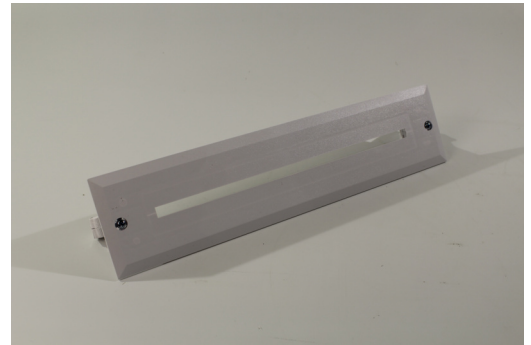

Art.-No.: KXE-EB

TECHNICAL DATA

Length	60 mm
Width	420 mm
Height	102 mm
Weight	0.23 kg
Weight incl. Packaging	0.23 kg
Customs tariff number	94059200
Country of origin	Germany
EAN	4260123680930