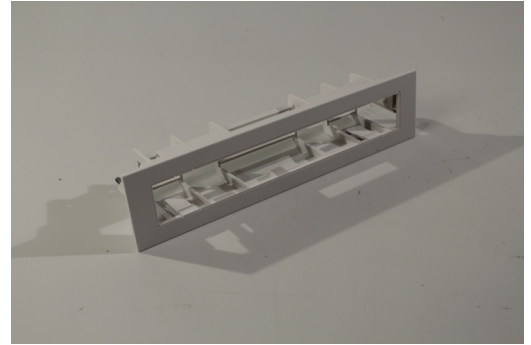

Art.-No.: KME-EB

With this installation frame the luminaires KMU, KMB and KS can be mounted directly into the ceiling which hides its electronics and so the luminaires design is not disrupted.

TECHNICAL DATA

Length	70 mm
Width	295 mm
Height	60 mm
Weight	0.15 kg
Weight incl. Packaging	0.15 kg
Customs tariff number	94059200
Country of origin	Germany
EAN	4260349829533