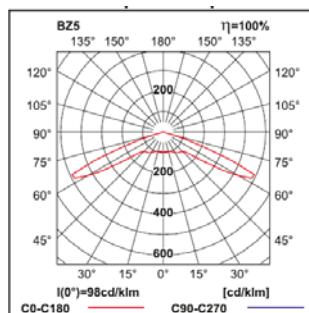

LVPC 2W (270lm) min.1lx

h [m]	L1	L2
2,50	6,5	16,0
3,00	7,5	18,0
3,50	8,0	20,0
4,00	8,0	21,0
4,50	8,5	22,0
5,00	9,0	24,5
6,00	9,5	25,0
7,00	10,0	26,0

LVPC 3W (350lm) min.1lx

h [m]	L1	L2
2,50	7,0	16,0
3,00	8,0	18,5
3,50	9,0	21,0
4,00	9,5	22,5
4,50	10,0	25,0
5,00	10,5	26,5
6,00	11,0	27,0
7,00	11,5	28,0
8,00	11,0	28,0

LVPR – optikk for rette fluktveier

LVPR 1W (150lm) min. 1lx

h [m]	L1	L2
2,50	5,0	11,0
3,00	5,5	13,0
3,50	6,0	14,0
4,00	6,5	15,0

LVPR 2W (270lm) min. 1lx

h [m]	L1	L2
2,50	6,0	13,0
3,00	6,5	14,5
3,50	7,0	16,0
4,00	7,5	17,5
4,50	8,0	18,5
5,00	8,5	19,5
6,00	9,0	20,0

LVPR 3W (370lm) min. 1lx

h [m]	L1	L2
2,50	6,0	14,0
3,00	6,5	15,5
3,50	7,5	17,0
4,00	8,0	18,0
4,50	9,0	20,0
5,00	9,0	21,0
6,00	9,0	21,5

LV2O – optikk for åpne områder

LV2O 1W (140lm) min.0,5lx

h [m]	L1	L2
2,50	4,0	10,5
3,00	4,5	11,5
3,50	5,0	13,0
4,00	2,5	12,0
4,50	2,0	11,5
5,00	2,5	11,0
6,00	2,0	10,0