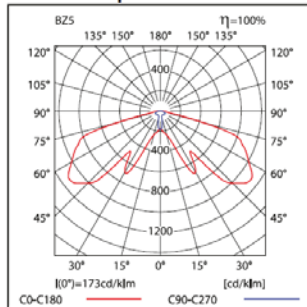

Tekniske spesifikasjoner:

Materiale	Polykarbonat hus
Mål	95 x 95 x 47,7 mm
Vekt	310 gram
Montering	Innfelt i tak
Leseravstand	-
Lyskilde	1, 2 eller 3 watt LED
Batteri	-
Driftsspenning	FZLV 48VDC
Kapslingsgrad	IP20
Temperatur	0°C - 40°C

L1 – avstand fra vegg til første armatur

L2 – avstand mellom armatur

h – høyde til tak

LVPC – optikk for korridor

LVPC 1W (150lm) min.1lx

h [m]	L1	L2
2,50	6,0	14,5
3,00	6,5	16,0
3,50	6,5	17,0
4,00	7,0	17,5
4,50	7,0	18,0
5,00	7,0	17,5
6,00	6,5	15,0

LVPC 2W (270lm) min.1lx

h [m]	L1	L2
2,50	6,5	16,0
3,00	7,5	18,0
3,50	8,0	20,0
4,00	8,0	21,0
4,50	8,5	22,0
5,00	9,0	24,5
6,00	9,5	25,0
7,00	10,0	26,0

LVPC 3W (350lm) min.1lx

h [m]	L1	L2
2,50	7,0	16,0
3,00	8,0	18,5
3,50	9,0	21,0
4,00	9,5	22,5
4,50	10,0	25,0
5,00	10,5	26,5
6,00	11,0	27,0
7,00	11,5	28,0
8,00	11,0	28,0

LVPR – optikk for rette fluktveier

LVPR 1W (150lm) min. 1lx

h [m]	L1	L2
2,50	5,0	11,0
3,00	5,5	13,0
3,50	6,0	14,0
4,00	6,5	15,0

LVPR 2W (270lm) min. 1lx

h [m]	L1	L2
2,50	6,0	13,0
3,00	6,5	14,5
3,50	7,0	16,0
4,00	7,5	17,5
4,50	8,0	18,5
5,00	8,5	19,5
6,00	9,0	20,0