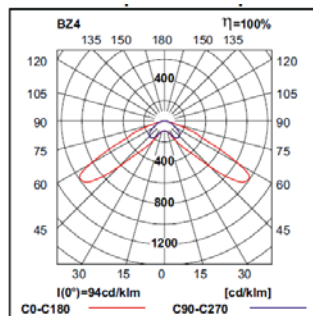

Tekniske spesifikasjoner:

Materiale	Polykarbonat hus
Mål	95 x 95 x 47,7 mm
Vekt	310 gram
Montering	Innfelt i tak
Leseravstand	-
Lyskilde	1, 2 eller 3 watt LED
Batteri	-
Driftsspenning	FZLV 48VDC
Kapslingsgrad	IP20
Temperatur	0°C - 40°C

L1 – avstand fra vegg til første armatur

L2 – avstand mellom armatur

h – høyde til tak

LVPC – optikk for korridor

LVPC 1W (150lm) min.1lx

h [m]	L1	L2
2,50	6,0	14,5
3,00	6,5	16,0
3,50	6,5	17,0
4,00	7,0	17,5
4,50	7,0	18,0
5,00	7,0	17,5
6,00	6,5	15,0

LVPC 2W (270lm) min.1lx

h [m]	L1	L2
2,50	6,5	16,0
3,00	7,5	18,0
3,50	8,0	20,0
4,00	8,0	21,0
4,50	8,5	22,0
5,00	9,0	24,5
6,00	9,5	25,0
7,00	10,0	26,0

LVPC 3W (350lm) min.1lx

h [m]	L1	L2
2,50	7,0	16,0
3,00	8,0	18,5
3,50	9,0	21,0
4,00	9,5	22,5
4,50	10,0	25,0
5,00	10,5	26,5
6,00	11,0	27,0
7,00	11,5	28,0
8,00	11,0	28,0

LVPR – optikk for rette fluktveier

LVPR 1W (150lm) min. 1lx

h [m]	L1	L2
2,50	5,0	11,0
3,00	5,5	13,0
3,50	6,0	14,0
4,00	6,5	15,0

LVPR 2W (270lm) min. 1lx

h [m]	L1	L2
2,50	6,0	13,0
3,00	6,5	14,5
3,50	7,0	16,0
4,00	7,5	17,5
4,50	8,0	18,5
5,00	8,5	19,5
6,00	9,0	20,0