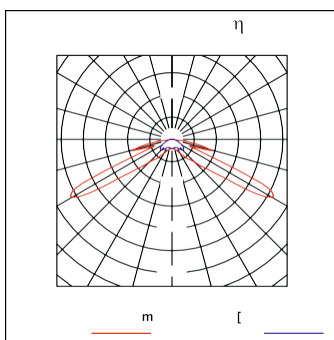

AXPR – optikk for rette fluktveier

AXPR 1W (150lm) min. 1lx

h [m]	L1	L2
2,50	5,5	13,0
3,00	6,5	14,0
3,50	7,0	15,5
4,00	7,5	17,0

AXPR 2W (250lm) min. 1lx

h [m]	L1	L2
2,50	6,0	14,0
3,00	7,0	15,0
3,50	7,5	17,5
4,00	8,5	19,0
4,50	9,0	20,0
5,00	9,5	21,0
6,00	10,0	22,0

AXPR 3W (370lm) min. 1lx

h [m]	L1	L2
2,50	6,5	16,5
3,00	7,5	17,5
3,50	8,0	19,0
4,00	9,0	20,5
4,50	9,0	22,0
5,00	10,5	22,5
6,00	10,5	23,5

AXPR 6W (600lm) min. 1lx

h [m]	L1	L2
2,50	8,0	20,0
3,00	8,5	21,0
3,50	9,5	21,0
4,00	10,5	22,5
4,50	10,5	23,5
5,00	11,5	25,0
6,00	13,0	29,0